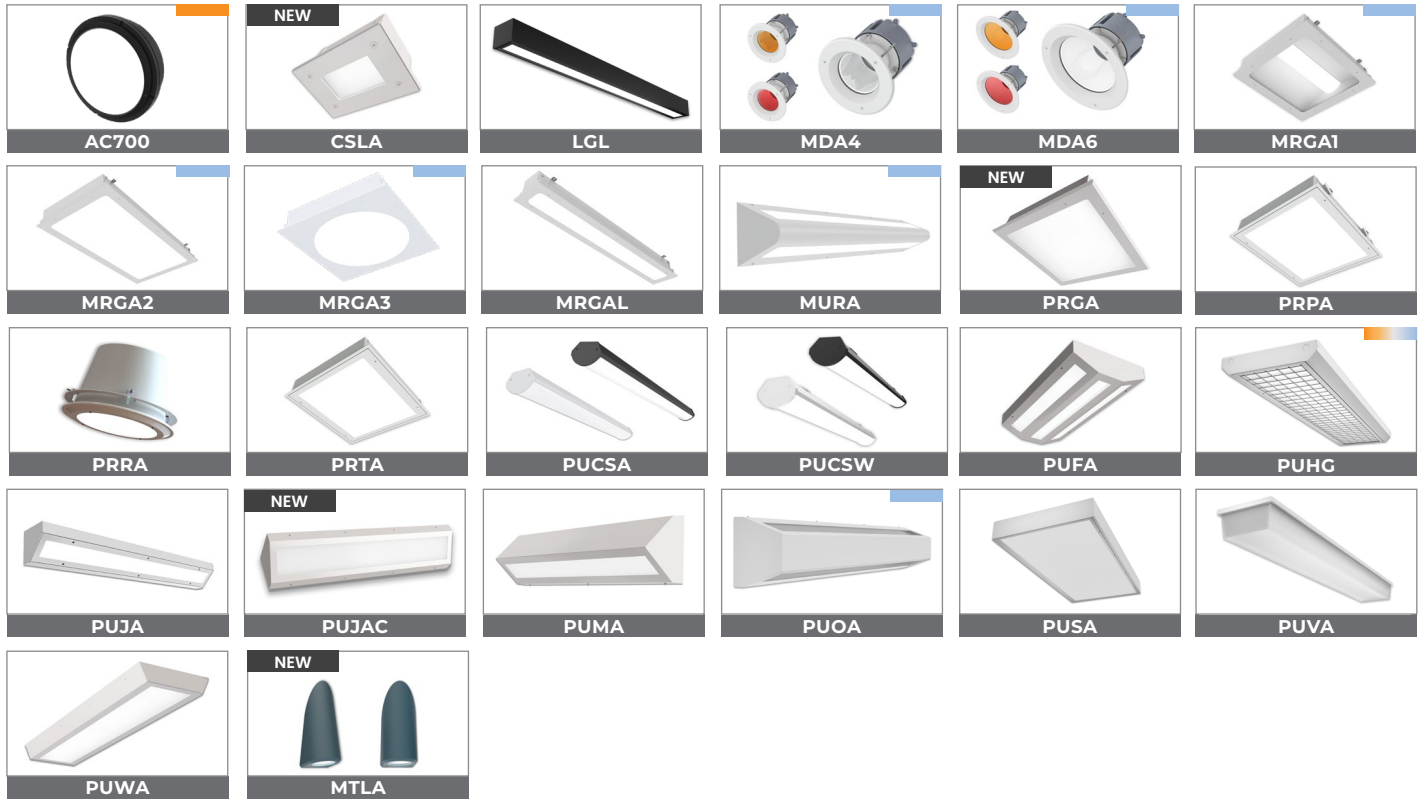

ARMOR SERIES | Security/Anti-Vandal

PRODUCT	LINEAR	PENDANT	RECESSED	DOWNLIGHT	SURFACE	WALL MOUNT	GRID	CERTIFICATIONS
AC700					✓	✓		ADA Complaint, IK10, cULus
CSLA			✓					cULus, Ik10
LGL	✓	✓	✓		✓	✓		IK10, cULus
MDA4			✓	✓				IK10, IP65, AL, cULus
MDA6			✓	✓				IK10, IP65, AL, cULus
MARGA1			✓					IP65, IK10, NSF, AL, IC Rated, CCEA, cULus
MARGA2			✓					IP65, IK10, NSF, AL, IC Rated, CCEA, cULus
MARGA3			✓					IP65, IK10, NSF, AL, IC Rated, CCEA, cULus
MARGAL			✓					IP65, IK10, NSF, AL, IC Rated, CCEA, cULus
MURA						✓		IK10, AL, cULus
PRGA							✓	IP65, cULus, AL, IK10, IC Rated, CCEA
PRPA			✓					IK10, AL, cULus
PRRA			✓	✓				IK10, IP65, IP66, IC Rated, cULus
PRTA			✓					IK10, IC Rated, cULus
PUCSA	✓	✓			✓	✓		IK10, cULus
PUCSW	✓	✓			✓	✓		IK10, IP65, cULus
PUFA					✓			IK10, cULus
PUHG		✓			✓			cULus
PUJA					✓	✓		IK10, IP65, cULus
PUJAC					✓	✓		IK10, cULus
PUMA						✓		IK10, cULus
PUOA					✓	✓		IK10, cULus
PUSA					✓			IK10, cULus
PUVA	✓				✓	✓		IK10, cULus
PUWA					✓			cULus, AL, IK10
PUWA					✓			IK10, cULus
MTLA						✓		IP65, IK10, NSF, AL, NSF, cULus