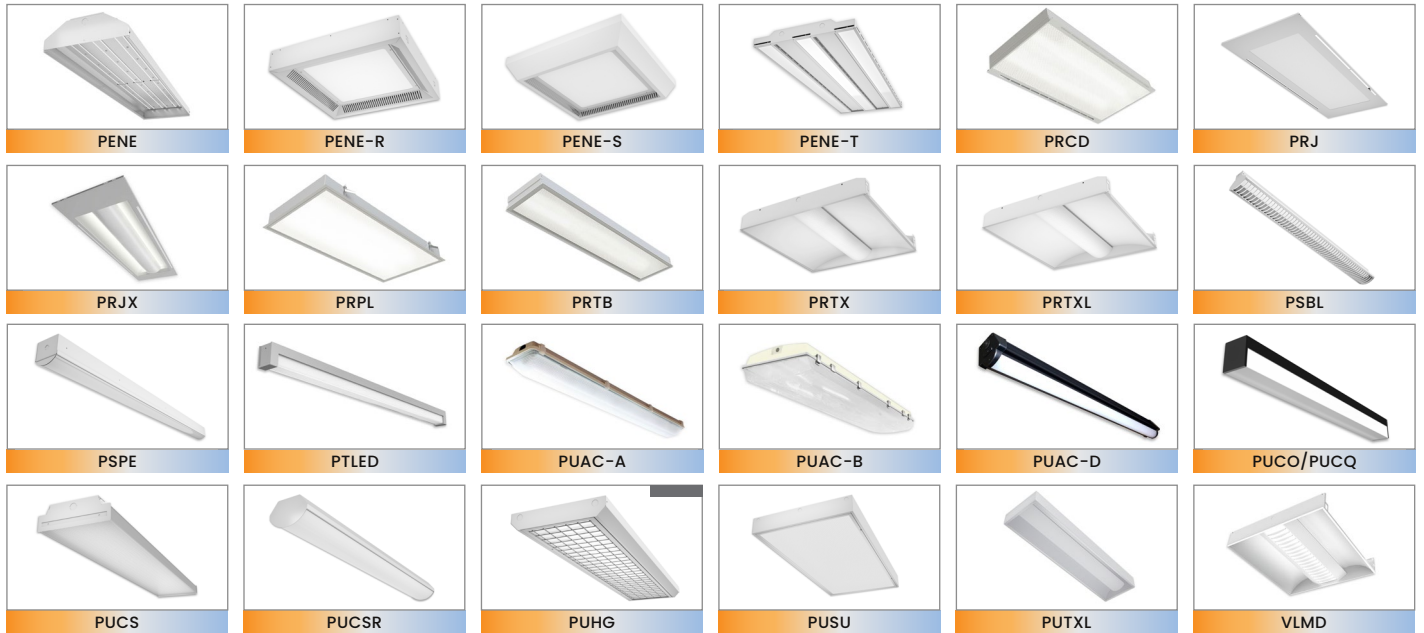

BASIX SERIES | Commercial / Industrial

PRODUCT	LINEAR	PENDANT	RECESSED	SURFACE	WALL MOUNT	CERTIFICATIONS
PENE		✓				cULus
PENE-R			✓			cULus
PENE-S		✓				cULus
PENE-T		✓				cULus
PRCD			✓			IC Rated, cULus
PRJ			✓			IC Rated, cULus
PRJX			✓			IC Rated, cULus
PRPL			✓			IC Rated, cULus
PRTB			✓			IC Rated, cULus
PRTX			✓			IC Rated, cULus
PRTXL			✓			IC Rated, cULus
PSBL	✓	✓		✓		cULus
PSPE	✓	✓		✓		cULus
PTLED	✓			✓	✓	cULus
PUAC-A		✓		✓	✓	IP66, cULus
PUAC-B		✓		✓		IP65, IP66, cULus
PUAC-D	✓	✓		✓		IP65, IP66, cULus
PUCO / PUCQ	✓	✓		✓	✓	cULus
PUCS		✓		✓		cULus
PUCSR	✓	✓		✓	✓	cULus
PUHG		✓		✓		cULus
PUSU				✓		cULus
PUTXL				✓		cULus
VLMD			✓			IC Rated, cULus