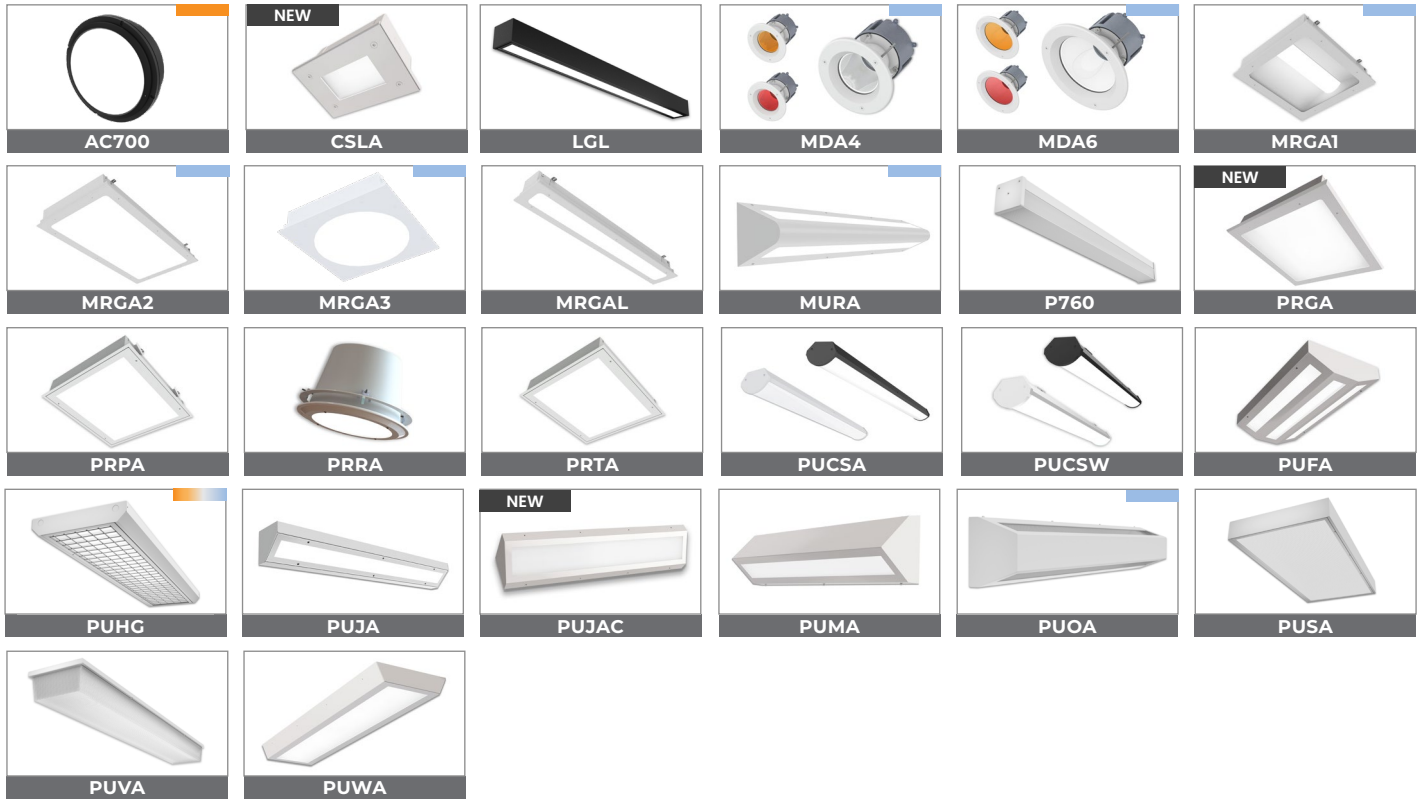

ARMOR SERIES | Security/Anti-Vandal

PRODUCT	LINEAR	PENDANT	RECESSED	DOWNLIGHT	SURFACE	WALL MOUNT	GRID	CERTIFICATIONS
AC700					✓	✓		ADA Complaint, IK10, cULus
CSLA			✓					cULus, Ik10
LGL	✓	✓	✓		✓	✓		IK10, cULus
MDA4			✓	✓				IK10, IP65, AL, cULus
MDA6			✓	✓				IK10, IP65, AL, cULus
MARGA1			✓					IP65, IK10, NSF, AL, IC Rated, CCEA, cULus
MARGA2			✓					IP65, IK10, NSF, AL, IC Rated, CCEA, cULus
MARGA3			✓					IP65, IK10, NSF, AL, IC Rated, CCEA, cULus
MARGAL			✓					IP65, IK10, NSF, AL, IC Rated, CCEA, cULus
MURA						✓		IK10, AL, cULus
P760	✓	✓			✓	✓		IK10, cULus
PRGA							✓	IP65, cULus, AL, IK10, IC Rated, CCEA
PRPA			✓					IK10, AL, cULus
PRRA			✓	✓				IK10, IP65, IP66, IC Rated, cULus
PRTA			✓					IK10, IC Rated, cULus
PUCSA	✓	✓			✓	✓		IK10, cULus
PUCSW	✓	✓			✓	✓		IK10, IP65, cULus
PUFA					✓			IK10, cULus
PUHG		✓			✓			cULus
PUJA					✓	✓		IK10, IP65, cULus
PUJAC					✓	✓		IK10, cULus
PUMA						✓		IK10, cULus
PUOA					✓	✓		IK10, cULus
PUSA					✓			IK10, cULus
PUVA	✓				✓	✓		IK10, cULus
PUWA					✓			cULus, AL, IK10
PUWA					✓			IK10, cULus