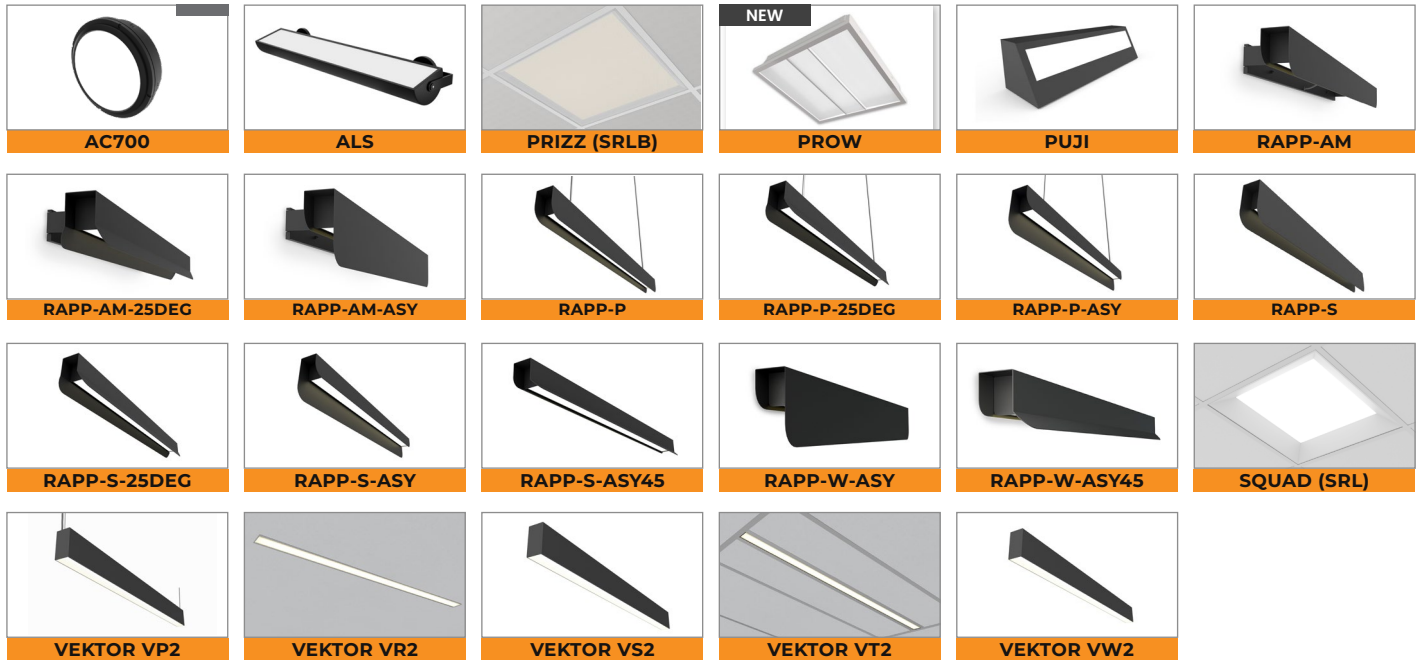

ALLURE SERIES | Architectural

PRODUCT	LINEAR	PENDANT	RECESSED	SURFACE	WALL MOUNT	CERTIFICATIONS
AC700				✓	✓	ADA Complaint, IK10, cULus
ALS	✓	✓	✓		✓	cULus
PRIZZ (SRLB)			✓			IC Rated, cULus
PROW			✓			cULus
PUJI			✓			cULus
RAPP-AM	✓			✓		cULus
RAPP-AM-25DEG	✓			✓		cULus
RAPP-AM-ASY	✓			✓		cULus
RAPP-P	✓	✓				cULus
RAPP-P-25DEG	✓	✓				cULus
RAPP-P-ASY	✓	✓				cULus
RAPP-S	✓			✓		cULus
RAPP-S-25DEG	✓			✓		cULus
RAPP-S-ASY	✓			✓		cULus
RAPP-S-ASY45	✓			✓		cULus
RAPP-W-ASY	✓					cULus
RAPP-W-ASY45	✓			✓		cULus
SQUAD (SRL)			✓			IC Rated, cULus
VEKTOR VP2 (Pendant)		✓				cULus
VEKTOR VR2 (Recessed)	✓		✓			IC Rated, cULus
VEKTOR VS2 (Surface)	✓			✓		cULus
VEKTOR VT2 (T-Bar)			✓			IC Rated, cULus
VEKTOR VW2 (Wall Mount)					✓	cULus