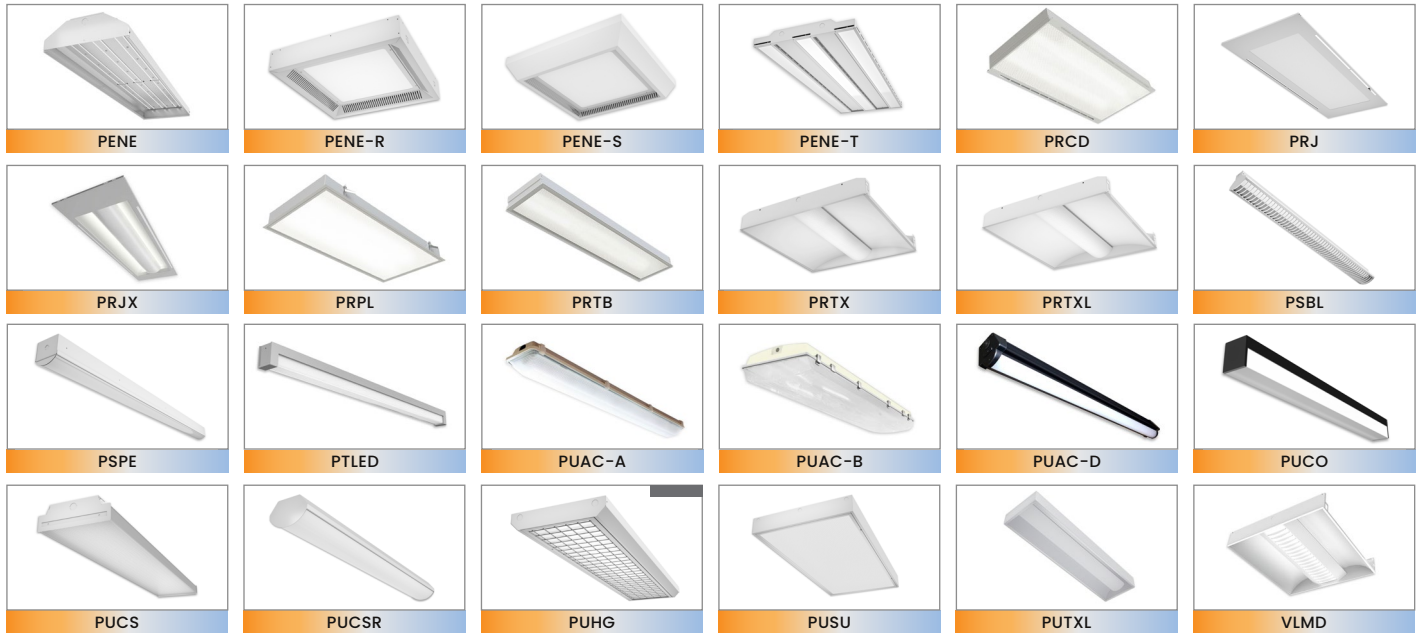

BASIX SERIES | Commercial / Industrial

PRODUCT	LINEAR	PENDANT	RECESSED	SURFACE	WALL MOUNT	CERTIFICATIONS
PENE		✓				cULus
PENE-R			✓			cULus
PENE-S		✓				cULus
PENE-T		✓				cULus
PRCD			✓			IC Rated, cULus
PRJ			✓			IC Rated, cULus
PRJX			✓			IC Rated, cULus
PRPL			✓			IC Rated, cULus
PRTB			✓			IC Rated, cULus
PRTX			✓			IC Rated, cULus
PRTXL			✓			IC Rated, cULus
PSBL	✓	✓		✓		cULus
PSPE	✓	✓		✓		cULus
PTLED	✓			✓	✓	cULus
PUAC-A		✓		✓	✓	IP66, cULus
PUAC-B		✓		✓		IP65, IP66, cULus
PUAC-D	✓	✓		✓		IP65, IP66, cULus
PUCO	✓	✓		✓	✓	cULus
PUCS		✓		✓		cULus
PUCSR	✓	✓		✓	✓	cULus
PUHG		✓		✓		cULus
PUSU				✓		cULus
PUTXL				✓		cULus
VLMD			✓			IC Rated, cULus